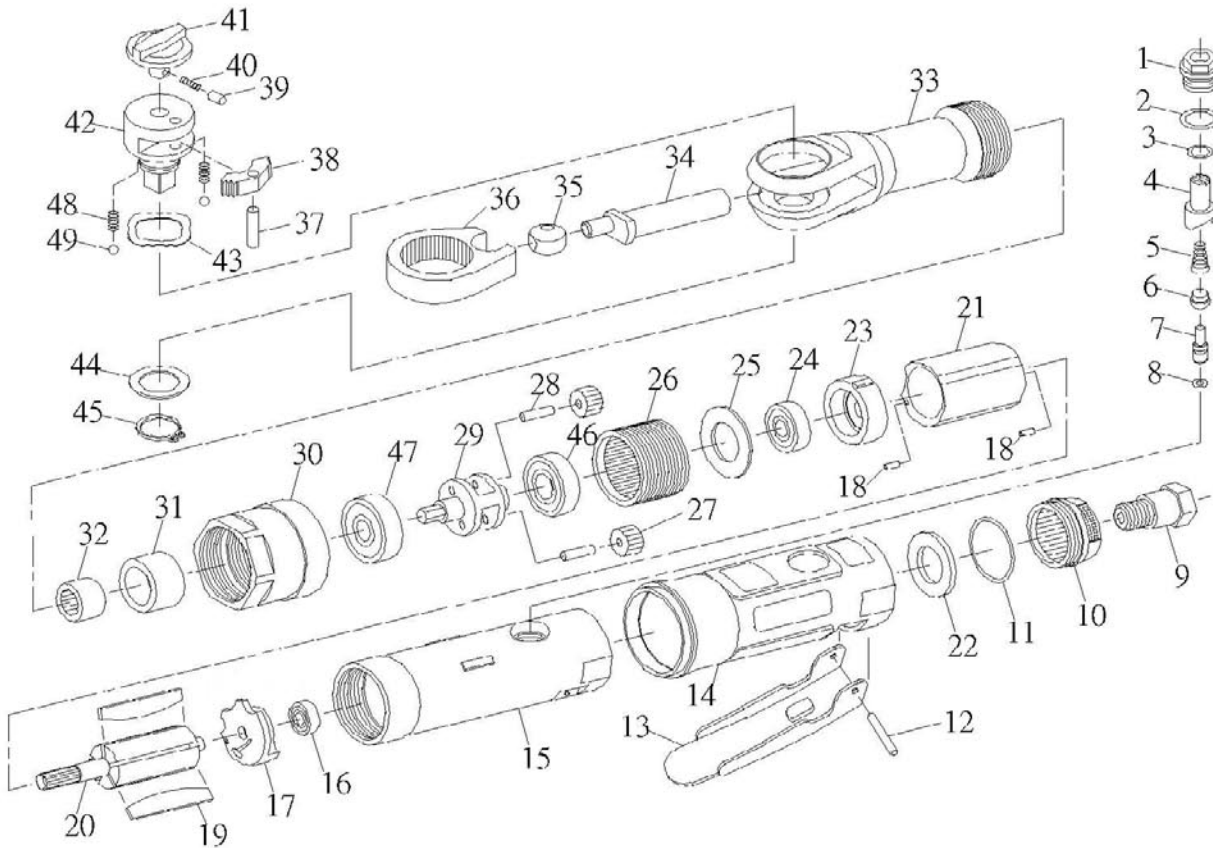

Model No: THZ671
3/8" Heavy Duty Air Ratchet Wrench

aurora tools

Part No.	Order No.	Description	Qty
01	TJZ395	SCREW	1
02	TJZ396	O-RING (P12)	1
03	TJZ397	O-RING (P8)	1
04	TJZ398	AIR REGULATOR	1
05	TJZ399	SPRING	1
06	TJZ400	VALVE STEM BUSHING	1
07	TJZ401	VALVE STEM	1
08	TJZ402	O-RING (3.5*1.4)	1
09	TJZ403	AIR INLET	1
10	TJZ404	EXHAUST SLEEVE	1
11	TJZ405	O-RING (26.7*1.78)	1
12	TJZ406	SPRING PIN	1
13	TJZ407	LEVER	1
14	TJZ408	PROTECTING RUBBER	1
15	TJZ409	HOUSING	1
16	TJZ410	BEARING	1
17	TJZ411	REAR PLATE	1
18	TJZ412	PIN	2
19	TJZ413	ROTOR BLADE	4
20	TJZ414	ROTOR	1
21	TJZ415	CYLINDER	1
22	TJZ416	CONE MUFFLER	1
23	TJZ417	FRONT PLATE	1
24	TJZ418	BEARING (608ZZ)	1
25	TJZ419	WASHER	1

Part No.	Order No.	Description	Qty
26	TJZ420	THREAD RING GEAR (41T)	1
27	TJZ421	GEAR (16T)	2
28	TJZ422	IDLER GEAR PIN	2
29	TJZ423	IDLER GEAR PLATE	1
30	TJZ424	CLAMP NUT	1
31	TJZ425	BUSHING	1
32	TJZ426	NEEDLE BEARING	1
33	TJZ427	RATCHET HOUSING	1
34	TJZ428	CRANK SHAFT	1
35	TJZ429	DRIVE BUSHING	1
36	TJZ430	RATCHET YOKE	1
37	TJZ431	PIN	1
38	TJZ432	RATCHET PAWL	1
39	TJZ433	LOCK PIN	1
40	TJZ434	SPRING	1
41	TJZ435	REVERSE BUTTON	1
42	TJZ443	RATCHET ANVIL (3/8")	1
43	TJZ436	WAVE WASHER	1
44	TJZ437	WASHER	1
45	TJZ438	RETAINER RING	1
46	TJZ439	BEARING (6001ZZ)	1
47	TJZ440	BEARING (6000ZZ)	1
48	TJZ441	SPRING	2
49	TJZ442	PIN	2