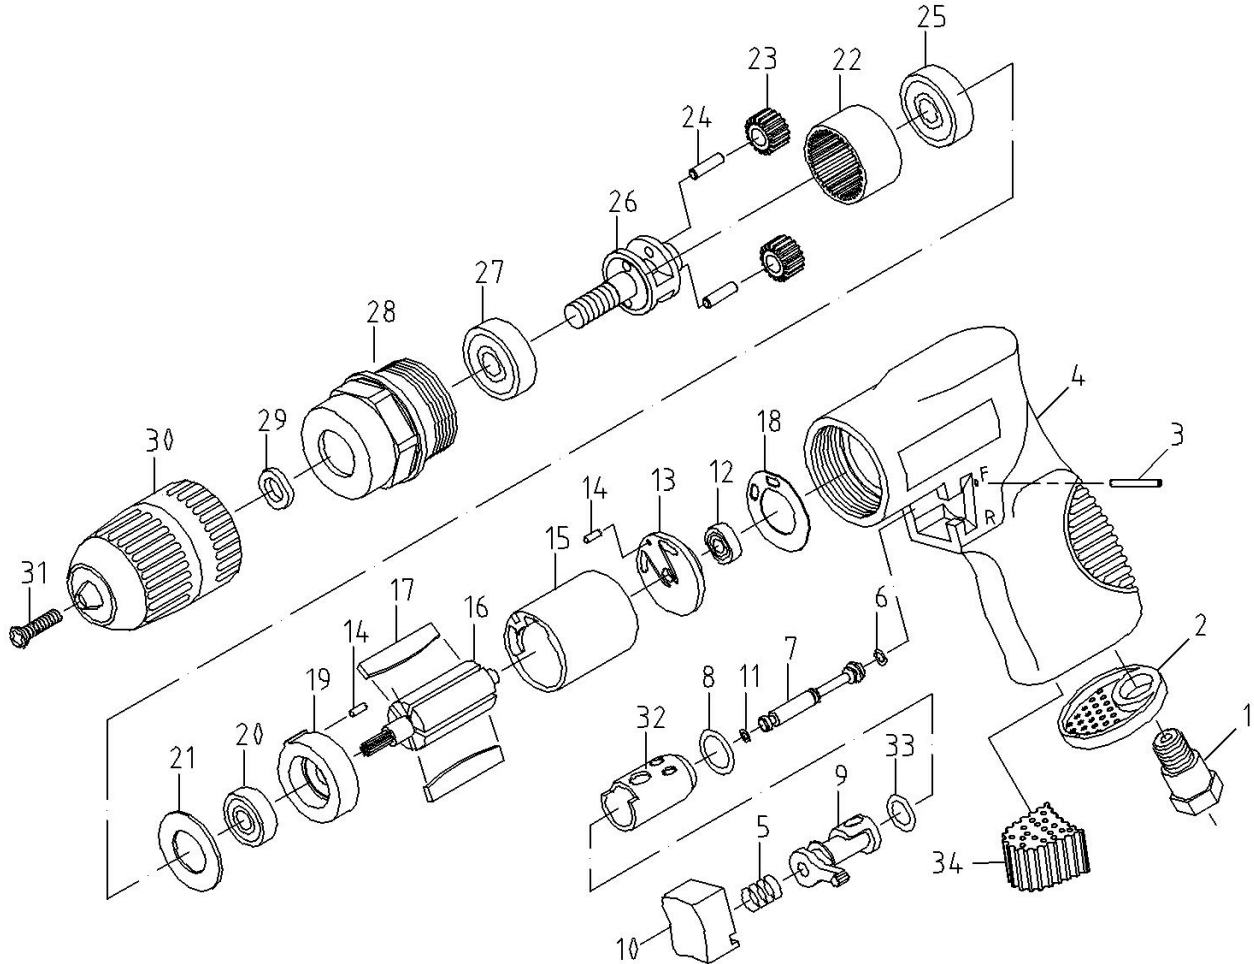

**Model No: THZ675**  
**3/8" Air Reversible Drill**

***aurora tools***

Part No.	Order No.	Description	Qty
01	TJZ583	AIR INLET	1
02	TJZ584	EXHAUST SLEEVE	1
03	TJZ585	PIN (2.5*24)	1
04	TJZ586	HOUSING	1
05	TJZ587	SPRING	1
06	TJZ588	O-RING	1
07	TJZ589	VALVE STEM	1
08	TJZ590	O-RING	1
09	TJZ591	REVERSE LEVER	1
10	TJZ592	TRIGGER	1
11	TJZ593	O-RING	1
12	TJZ594	BEARING (696ZZ)	1
13	TJZ595	REAR PLATE	1
14	TJZ596	PIN (2.5*6)	2
15	TJZ597	CYLINDER	1
16	TJZ598	ROTOR	1
17	TJZ599	ROTOR BLADE	5
18	TJZ600	PACKING	1

Part No.	Order No.	Description	Qty
19	TJZ601	FRONT PLATE	1
20	TJZ602	BEARING (608ZZ)	1
21	TJZ603	WASHER	1
22	TJZ604	GEAR LINK	1
23	TJZ605	GEAR	2
24	TJZ606	PIN	2
25	TJZ607	BEARING (6001ZZ)	1
26	TJZ608	GEAR PLATE	1
27	TJZ609	BEARING (6200ZZ)	1
28	TJZ610	CLAMP NUT	1
29	TJZ611	WASHER	1
30	TJZ612	3/8" CHUCK	1
31	TJZ613	SCREW	1
32	TJZ614	BUSHING	1
33	TJZ615	O-RING	1
34	TJZ617	MUFFLER	1