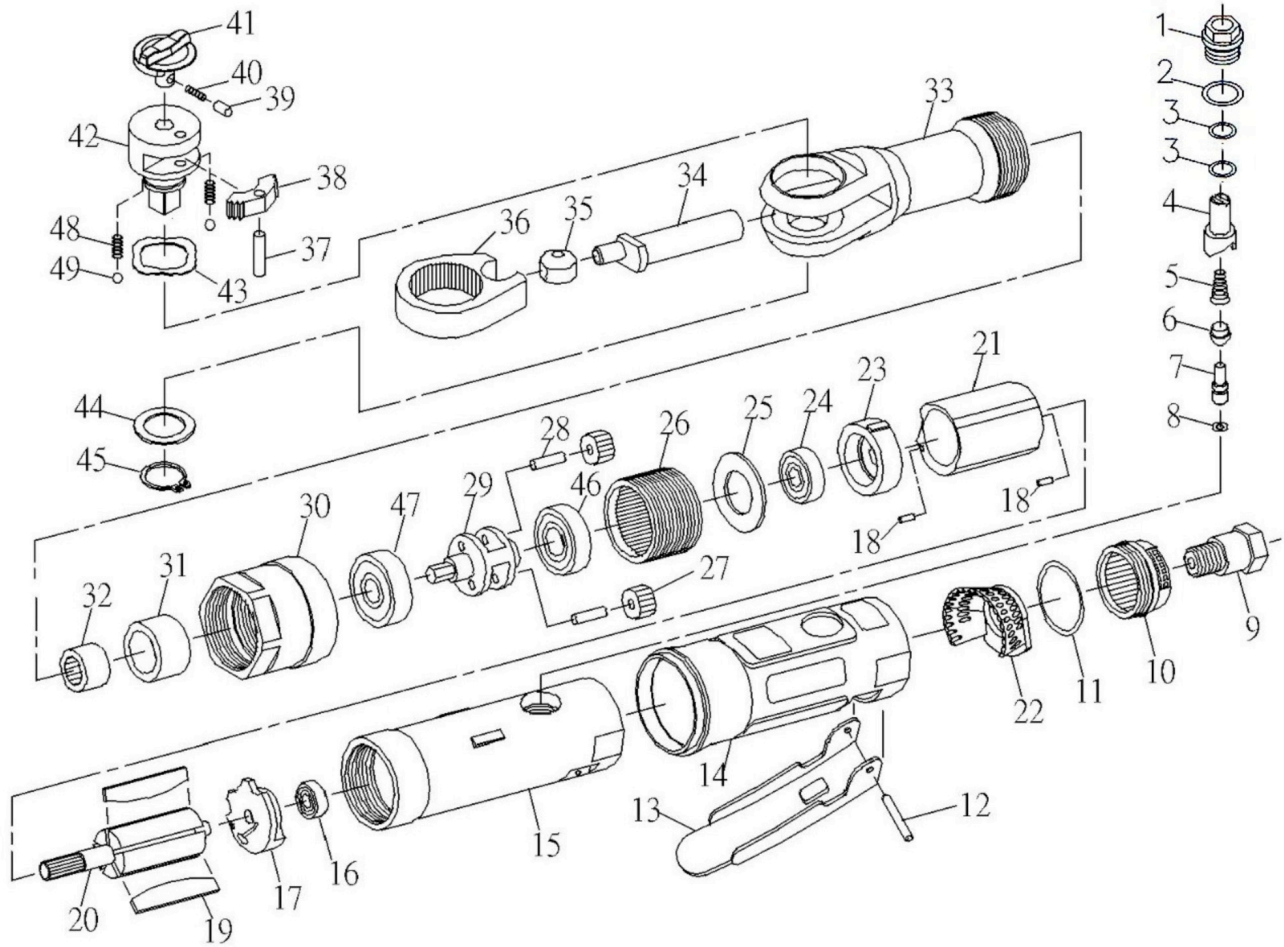

Model No.: THZ680**1/2" Heavy-duty air Ratchet Wrench*****aurora tools***[®]

Part No.	Model No.	Description	Qty
01	TJZ395	SCREW	1
02	TJZ396	O-RING (P12)	1
03	TJZ397	O-RING (P8)	2
04	TJZ398	AIR REGULATOR	1
05	TJ399	SPRING	1
06	TJZ400	VALVE STEM BUSHING	1
07	TJZ401	VALVE STEM	1
08	TJZ402	O-RING (3.5*1.4)	1
09	TJZ403	AIR INLET	1
10	TJZ404	EXHAUST SLEEVE	1
11	TJZ405	O-RING (26.7*1.78))	1
12	TJZ406	SPRING PIN	1
13	TJZ407	LEVER	1
14	TJZ408	PROTECTING RUBBER	1
15	TJZ409	HOUSING	1
16	TJZ410	BEARING	1
17	TJZ411	REAR PLATE	1
18	TJZ412	PIN	2
19	TJZ413	ROTOR BLADE	4
20	TJZ414	ROTOR	1
21	TJZ415	CYLINDER	1
22	TJZ416	CONE MUFFLER	1
23	TJZ417	FRONT PLATE	1
24	TJZ418	BEARING (608ZZ)	1
25	TJZ419	WASHER	1

Part No.	Model No.	Description	Qty
26	TJZ420	THREAD RING GEAR (41T)	1
27	TJZ421	GEAR (16T)	2
28	TJZ422	IDLER GEAR PIN	2
29	TJZ423	IDLER GEAR PLATE	1
30	TJZ424	CLAMP NUT	1
31	TJZ425	BUSHING	1
32	TJZ426	NEEDLE BEARING	1
33	TJZ427	RATCHET HOUSING	1
34	TJZ428	CRANK SHAFT	1
35	TJZ429	DRIVE BUSHING	1
36	TJZ430	RATCHET YOKE	1
37	TJZ431	PIN	1
38	TJZ432	RATCHET PAWL	1
39	TJZ433	LOCK PIN	1
40	TJZ434	SPRING	1
41	TJZ435	REVERSE BUTTON	1
42	TJZ436	RATCHET ANVIL (1/2")	1
43	TJZ437	WAVE WASHER	1
44	TJZ438	WASHER	1
45	TJZ439	RETAINING RING	1
46	TJZ440	BEARING (6001ZZ)	1
47	TJZ441	BEARING (6000ZZ)	1
48	TJZ443	SPRING	2
49	TJZ442	PIN	2