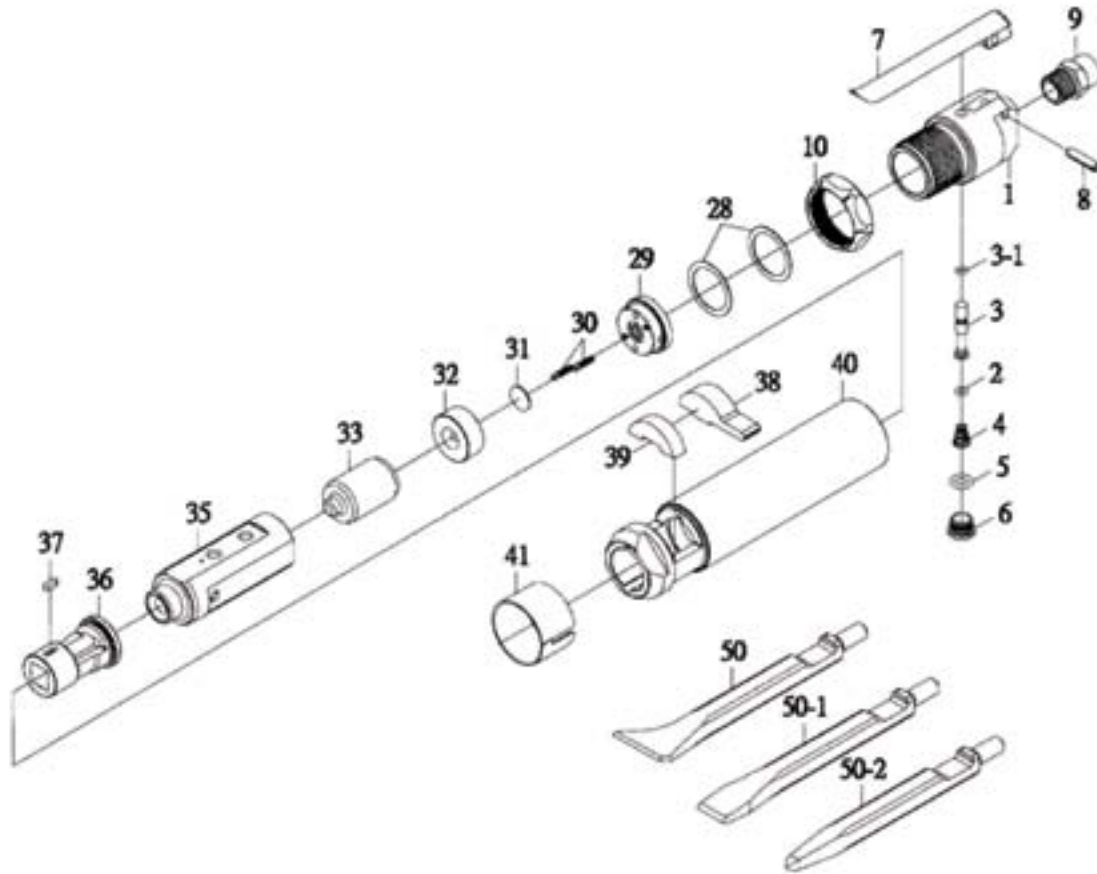

**Model No.: TLZ133**  
**Air Flux Chipper**

*aurora tools*<sup>®</sup>

| Part No. | Model No. | Description       | Qty |
|----------|-----------|-------------------|-----|
| 1        | 730213    | Backhead          | 1   |
| 2        | 729591    | O-ring (P4)       | 1   |
| 3        | 730214    | Throttle valve    | 1   |
| 3-1      | 730214-1  | O-ring (P3.5*1.5) | 1   |
| 4        | 730215    | Spring            | 1   |
| 5        | 1008365   | O-ring (8x2.5)    | 1   |
| 6        | 730216    | Valve cap         | 1   |
| 7        | 730217    | Lever             | 1   |
| 8        | 729538    | Pin (5x22)        | 1   |
| 9        | 729747    | Hose adapter      | 1   |
| 10       | 729597    | Lock ring         | 1   |
| 28       | 730218    | Alignment shim    | 2   |
| 29       | 729608    | Rear valve block  | 1   |
| 30       | 1012591   | Pin (3x14)        | 2   |
| 31       | 729604    | Valve             | 1   |

| Part No. | Model No. | Description                 | Qty |
|----------|-----------|-----------------------------|-----|
| 32       | 729606    | Front valve block           | 1   |
| 33       | 730219    | Piston                      | 1   |
| 35       | 731008    | Barrel sleeve               | 1   |
| 36       | 731009    | Nose                        | 1   |
| 37       | 731010    | Key                         | 1   |
| 38       | 730220    | Driver retainer             | 1   |
| 39       | 730221    | Retainer buffer             | 1   |
| 40       | 730223    | Barrel                      | 1   |
| 41       | 730222    | Retainer clip               | 1   |
| 50       | 730228    | Chisel (35mm)               | 1   |
| 50-1     | 730228-1  | Chisel flat (20mm) - option | 1   |
| 50-2     | 730228-2  | Chisel point - option       | 1   |